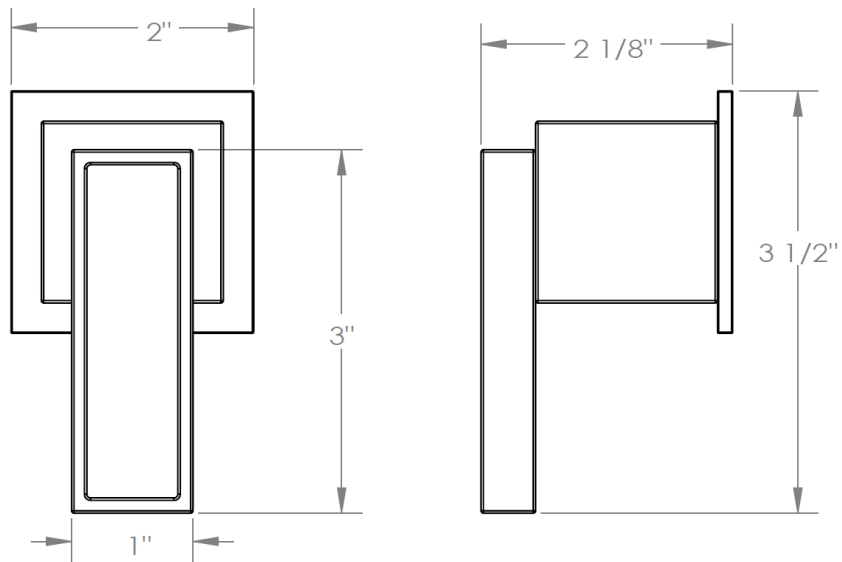

**97-WTR-J5**  
Wall Valve Trim Kit

**97-WTR-J6**

Wall Mounted Shower Trim

Includes Alignment Kit

For use with SS-TS200-C, SS-TS200-H, SS-TS150-C, SS-TS150-H,  
SS-WD2, SS-WD3, SS-VCWD2, or SS-VCWD3 roughs